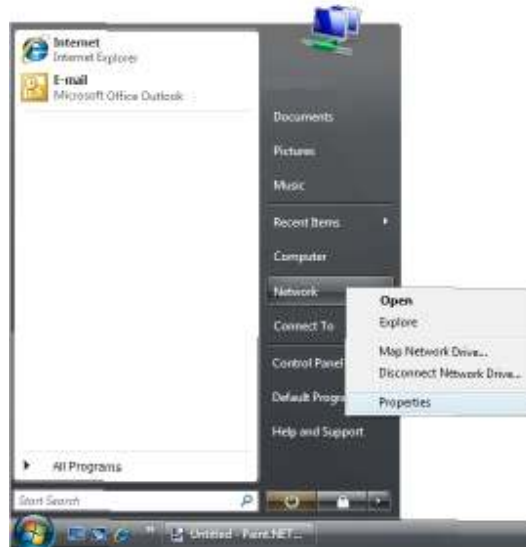

Vista Wifi Connection guide

Start.

Click “*Start*”.
Point to “*Network*” and right-click.
Select “*properties*”.

Network and Sharing Center.

Select “*Connect to a network*”.

Select a network.

Select the network with the strongest signal.