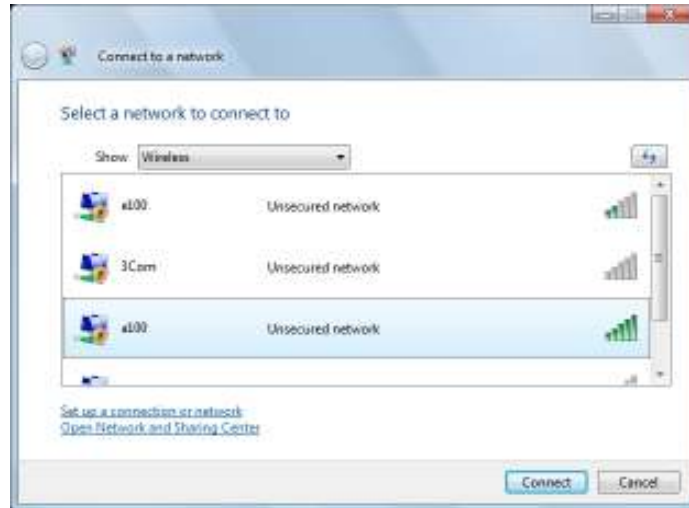

Vista Wifi Connection guide

Start.

Click “*Start*”.
Point to “*Network*” and right-click.
Select “*properties*”.

Network and Sharing Center.

Select “*Connect to a network*”.

Select a network.

Select the network with the strongest signal.